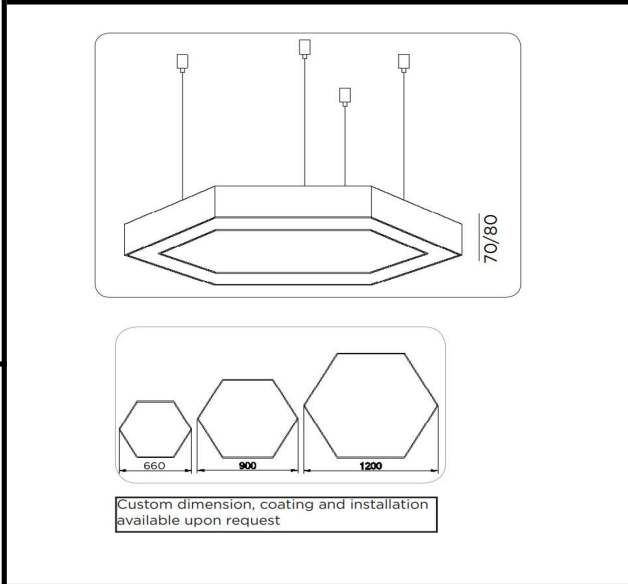

Sovitron Interior Pvt.Ltd.

Model Name	Hexagon Ring Pendant /DLARHEXDPD-70
Description	Architectural Light

Technical description	Image
-----------------------	-------

Dimension	Dia=1200mm H=70mm/80mm
Frame	Aluminium
Color Tempertaure	5700K
Power	70W
Total Luminous Flux	5600 lm
Efficacy	80 lm/W
IP rating	50
Color Rendering	≥80
Mounting	Pendant
Optics	White Opal Diffuser
Dimming	NON-Dimmable
Operating Voltage	220-240 VAC
Standard Lifetime	L70 minimum at 50,000 burning hours

Remarks:-

Dimension diagram

Address: Plot #7 Saroorpur-Nangla Industrial Area,Ballabgarh-Sohna Road,Faridabad-121005
Email: info@sovitron.com